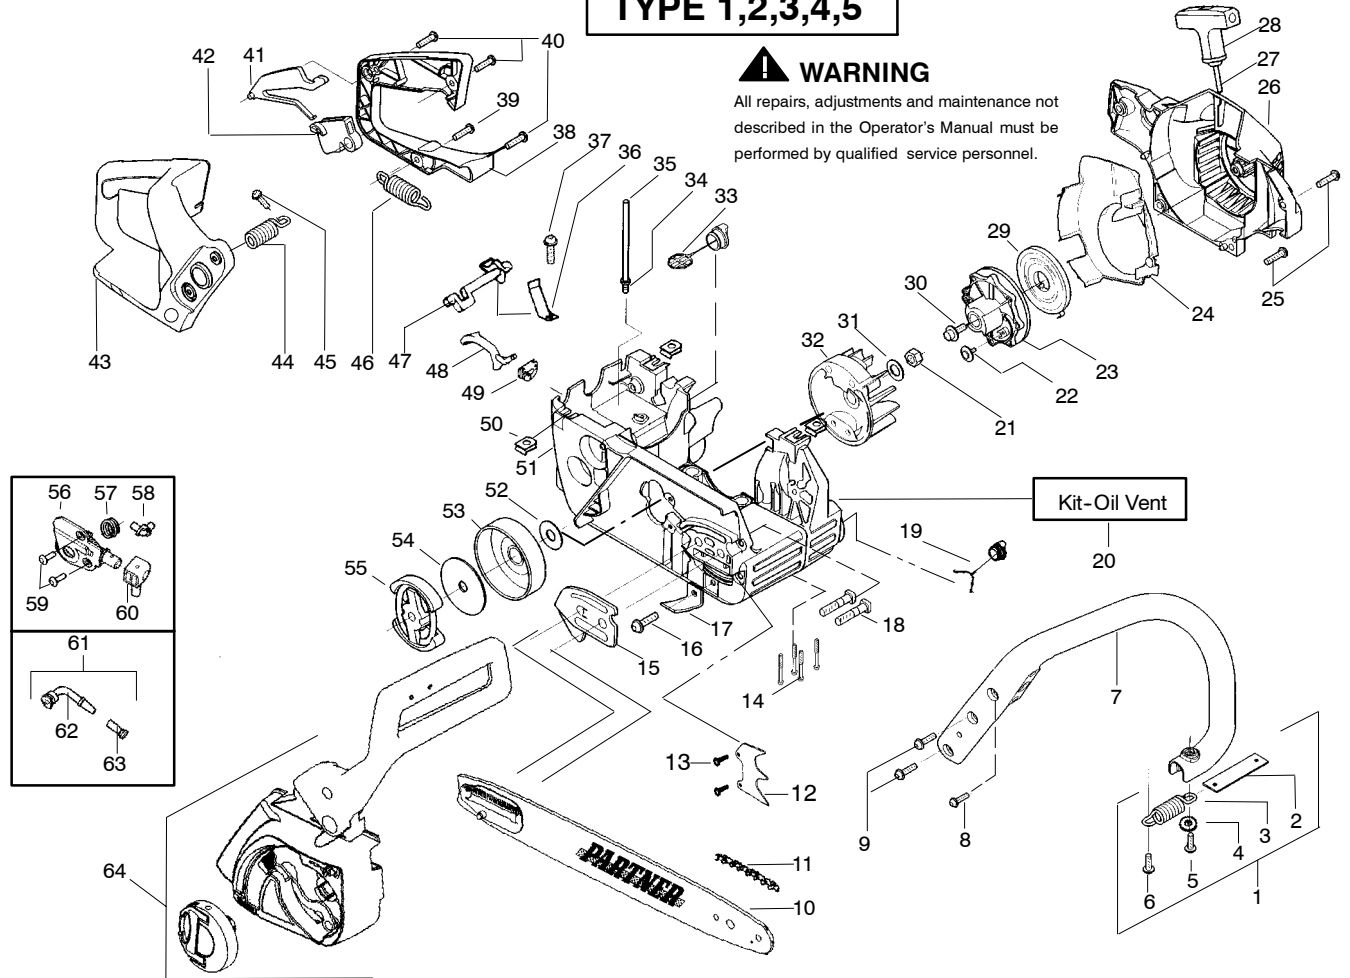

TYPE 1,2,3,4,5

Ref.	Part No.	Description	Ref.	Part No.	Description	Ref.	Part No.	Description
1.	530059667	Assy.-Isolator	28.	530056402	Handle-Starter	54.	530015611	Washer-Clutch
2.	530047608	Limiter Strap	29.	530027531	Spring-Recoil	55.	530014949	Assy. Clutch
3.	530059668	Spring-Isolator	30.	530015920	Screw	56.	530071259	Kit - Oil Pump (incl. 57,58,60)
4.	530015158	Washer	31.	530015127	Washer-Flywheel	57.	530037820	Gear-Worm Spring
5.	530016018	Screw	32.	530039187	Assy-Flywheel	58.	530049477	Elbow-Oil Pickup
6.	530015843	Screw	33.	530047192	Assy-Fuel Cap	59.	530016064	Screw
7.	530047583	Front Handle	34.	530023877	Fitting-fuel line	60.	530019206	Seal Block
8.	530015940	Screw	35.	530069216	Kit-Fuel line (large)	61.	530047663	Assy-Oil Pick-up (Incl. 62,63)
9.	530015814	Screw	36.	530016149	Spring-Switch	62.	530038373	Pick-up Oiler
10.	530044901	Bar - 16"	37.	530015775	Screw	63.	530056533	Filter-Oil
11.	505369856	Chain - 16"	38.	530047581	Cover-Rear Handle	64.	----	Assy.-Chain Brake Adjuster (Incl. Knob)
12.	530014381	Kit-Spike (Incl. 13)	39.	530015886	Screw			(Gold)
13.	530016439	Screw	40.	530015906	Screw			(Black)
14.	530016132	Screw	41.	530036098	Throttle Lockout			
15.	530038238	Plate-Bar Mount.	42.	530036097	Trigger-Throttle	545140601		
16.	530015814	Screw	43.	530047582	Handle - Rear	545140603		
17.	530029850	Chain Catcher	44.	530071958	Kit-Isolator (Upper)			
18.	530016133	Bolt-Bar	45.	530015875	Screw			
19.	530057236	Assy-Oil Cap	46.	530059668	Spring-Isolator			
20.	530071666	Kit-Oil Vent	47.	530057473	Lever-Switch			
21.	530016134	Nut-Flywheel	48.	530057474	Lever-Choke			
22.	530016080	Screw	49.	530049005	Grommet-Knob			
23.	530037817	Starter Pulley	50.	530015922	Nut-"U"-Type			
24.	530055723	Baffle-Air	51.	----	Assy-Chassis fuel lines and caps)			
25.	530015892	Screw			(Gold)			
26.	----	Housing-Fan			(Black)			
	530056333	(Gold)	52.	530015907	Washer-Thrust			
	530054175	(Black)	53.	530047061	Assy.-Clutch Drum w/bearing			
27.	530069232	Kit - Rope						