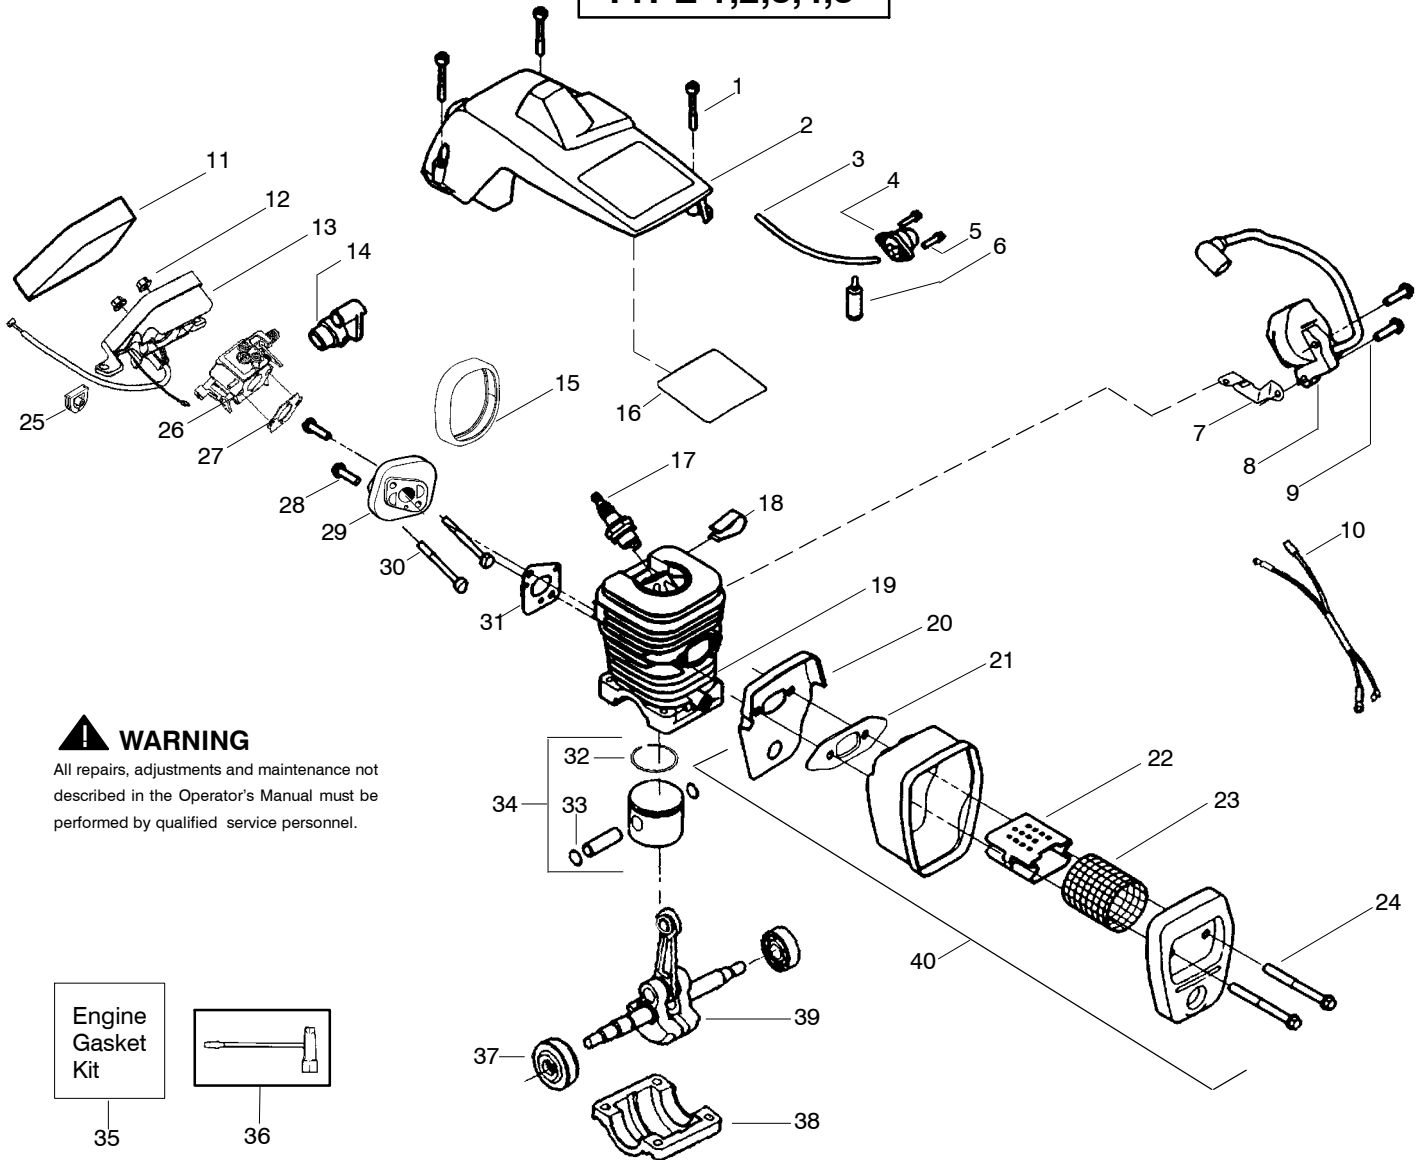

TYPE 1,2,3,4,5

⚠ WARNING
All repairs, adjustments and maintenance not described in the Operator's Manual must be performed by qualified service personnel.

Ref.	Part No.	Description	Ref.	Part No.	Description	Ref.	Part No.	Description
1.	530016153	Screw	19.	530012552	Cylinder	35.	530069608	Kit-Engine Gasket (Incl. 21, 27 & 31)
2.	530056914	Assy-Cylinder Shield (includes # 16)	20.	530049870	Backplate-Muffler	36.	530031135	Scrench
3.	530069247	Kit-Fuel Line (Small)	21.	530069608	Gasket-Muffler(kit)	37.	530056363	Assy-Seal & Bearing
4.	530071835	Kit-Purge Bulb (incl.#5)	22.	530037813	Diffuser-Muffler	38.	530037935	Cap-Crankcase
5.	530015780	Screw	23.	530036103	Screen-Spark	39.	530047062	Assy-Crankshaft
6.	530095646	Assy-Fuel Pick-up	24.	530016132	Bolt-Muffler	40.	530047207	Assy-Muffler (Incl. 20,21,22,23,24)
7.	530047442	Strap-Ground	25.	530047631	Grommet-Throttle Cable			Not Shown
8.	530039198	Ignition Module	26.	---	Kit-Carburetor			
9.	530015814	Screw		530071820	Zama (W-20)			
10.	530057475	Assy-Wire Harness		530071821	Walbro (WT-662)			
11.	530037793	Foam-Air Filter	27.	530069608	Gasket-Carb. (kit)			
12.	530016101	Nut	28.	530016386	Screw	↗	545123704	Manual (Russian / English)
13.	530057702	Assy-Air Box	29.	530049700	Carb. Adapter		545003001	Decal-Warning
14.	530035526	Grommet-Carb Adjust	30.	530016187	Screw			
15.	530054144	Seal-Carb Adapter	31.	530069608	Gasket- Adaptor(kit)			
16.	530055698	Reflector-Heat	32.	530038729	Ring-Piston			
17.	952030150	Spark Plug (RCJ-7Y)	33.	530015697	Retainer-Piston Pin			
18.	530016136	Clip-High Tension Lead	34.	530069719	Kit-Piston (Incl. 32,33)			

↗ = NEW PART NUMBER FOR THIS IPL   ★ = REFER TO THE SERVICE REFERENCE INDICATED FOR MORE INFORMATION. (LOCATED AT END OF IPL)